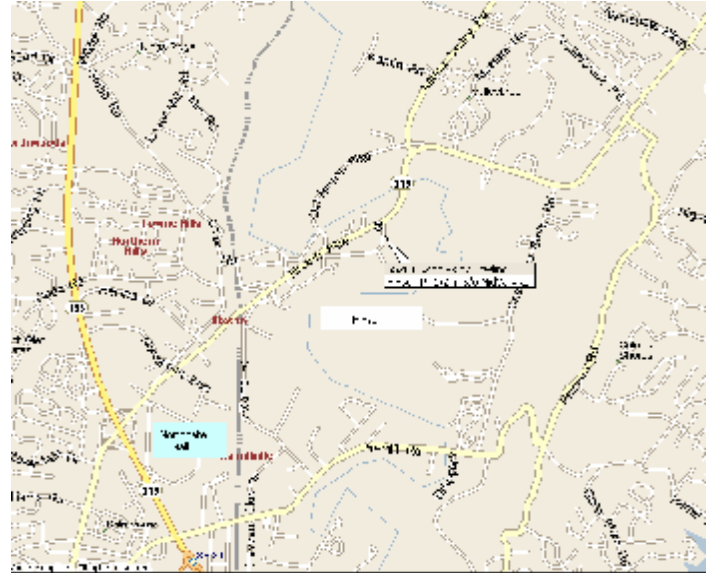

Outdoor Advertising

5526 Hixson Pk, Chattanooga, TN 37343

Board # 104A 5526 Hixson Pk e/s .5 mi s/o Middle Valley Rd f/n s/b

- Location is in the rapidly growing north Hixson area.
- Reaches consumers on their way to the Northgate retail area and commuters inbound into the Chattanooga business center.
- Reaches outdoor recreation enthusiasts on their way back home from nearby golf courses, Chickamauga Lake, and Chester Frost Park.
- Nearby businesses include light retail, auto service, professional services, apartments, and one of Chattanooga's most popular bowling centers.
- Northgate Mall is 1.3 miles ahead – NO OIL CHANGE/ QUICK LUBE ADVERTISING

MARKET: CHATTANOOGA, TN	PDM POPULATION(18+): HAMILTON COUNTY 232,178	DAILY TRAFFIC / D.E.C.: 28,550 / 19,700
SIZE: 10'6" X 36 / 378 S.F.	ILLUMINATION: YES	COMMENTS: LAT: 35.145730 LON: -85.222587