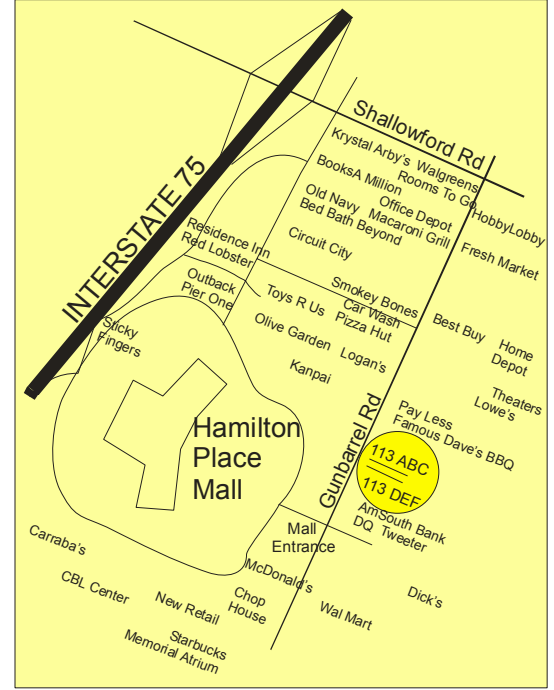

Outdoor Advertising

2120 Gunbarrel Rd, Chattanooga, TN 37421

Board #113A/B/C 2120 Gunbarrel Rd e/s 500' n/o Mall Entrance f/n s/b

- **HOTTEST** retail location in town – and a regional magnet – everybody will see you!!!
- Reach shoppers at mall entrance.
- Located just up from the Gunbarrel entrance to Hamilton Place: Tennessee's 2nd largest mall, this location offers advertisers a unique opportunity to reach consumers at the peak of the pre-purchase cycle as they are in the marketplace and ready to buy.
- This is the core of the East Brainerd commercial district and as close as you can get to Chattanooga's retail crown jewel with outdoor advertising.
- TriVision attracts more attention and generates more interest.

MARKET: CHATTANOOGA, TN	PDM POPULATION(18+): HAMILTON COUNTY 232,178	DAILY TRAFFIC / D.E.C.: 40,022 / 27,615
SIZE: 10'6" X 36' / 378 S.F.	ILLUMINATION: YES	COMMENTS: LAT: 35.034280 LON:-85.153040

www.lafoyoutdoor.com