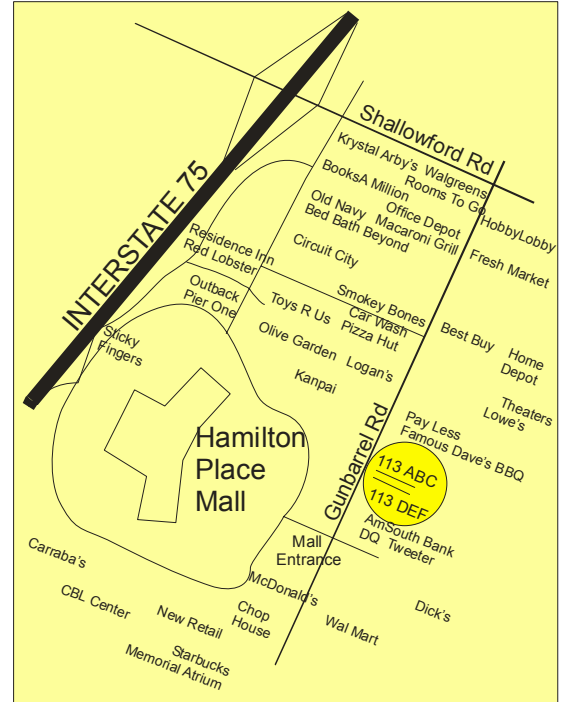

Outdoor Advertising

2120 Gunbarrel Rd, Chattanooga, TN 37421

Board #113D/E/F 2120 Gunbarrel Rd e/s 500' n/o Mall Entrance f/s n/b

- This face has been rarely available since built in 2000.
- Located in sight of the Gunbarrel entrance to Hamilton Place, Tennessee's largest mall.
- Location offers advertisers a unique opportunity to reach consumers at the peak of the pre-purchase cycle while they are in the marketplace and spending money.
- This is the core of the East Brainerd commercial district and as close as you can get to Chattanooga's retail crown jewel with outdoor advertising.
- This is one of the best surface road billboard locations in Chattanooga.
- TriVision motion captures audience attention in anticipation of next ad to be displayed

MARKET: CHATTANOOGA, TN	PDM POPULATION(18+): HAMILTON COUNTY 232,178	DAILY TRAFFIC / D.E.C.: 40,022 / 27,615
SIZE: 10'6" X 36' / 378 S.F.	ILLUMINATION: YES	COMMENTS: LAT: 35.034250 LON: -85.299000