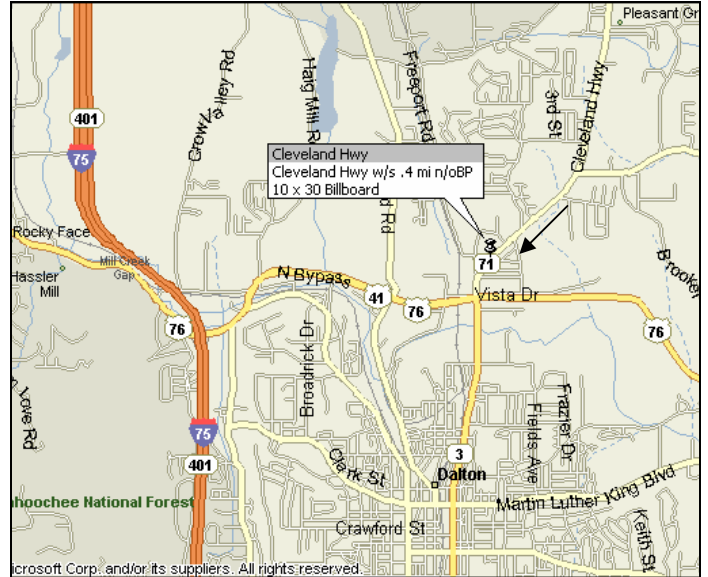

Outdoor Advertising

Cleveland Hwy, Dalton, GA 30721

Board #123C/D Cleveland Hwy w/s .4 mi n/o North Bypass s/b

- Reads to traffic heading south into Dalton.
- Location is within a mile or less of many fast food and sit down restaurants, as well as c-stores, auto sales and repair, grocery stores, and hundreds of businesses around the rapidly expanding area at Cleveland Hwy, Glenwood Ave, and the North Bypass.
- Location is less than 1/2 mile from the country club, allowing the advertiser to reach wealthy and affluent prospects with high disposable incomes, as well as business owners and decision makers.
- Dalton is said to have one of the highest per capita concentrations of millionaires in the country.
- This is the shortest and most used route between Cleveland, TN and Dalton.

MARKET: DALTON, GA / WHITFIELD COUNTY	MKT POPULATION: CITY: 27,912 COUNTY: 83,525	DAILY TRAFFIC / D.E.C.: 34,035 / 22,803
SIZE: 10 X 30 / 300 S.F.	ILLUMINATION: YES	COMMENTS:

423-267-6300 1-800-310-8313